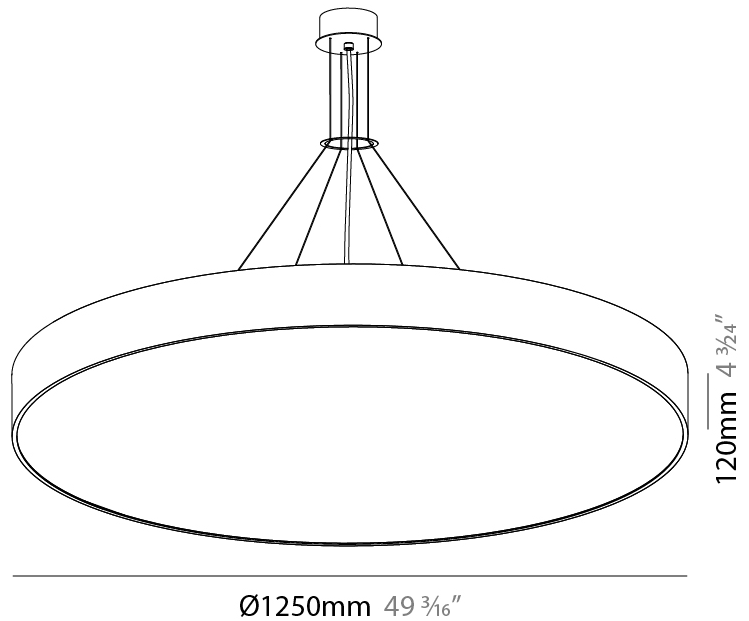

GENERAL

Series: Sign
Brand: Prolicht
Division: Architectural
Mounting Type: Suspension
Mounting Location: Ceiling
Subcategory: Pendant

PHYSICAL

Shape: Round
Diameter (mm): 1250
Diameter (in): 49 ³/₁₆
Height (mm): 120
Height (in): 4 ³/₄
Max. Overall Height (mm): 2120
Max. Overall Height (in): 83 ⁷/₁₆
Light Distribution: Direct / Indirect
Weight (kg): 27.386
Weight (lbs): 60.376
Diffuser: PMMA - Opal
Fixture Finish: SSR / BKV / CWI / CRY / HAB / UFT / ITA / RUA / FTG / MYG / LOD / PUS / FRO / FUP / KIA / POP / BLS / SPG / MEY / GOH / GUM / CHC / COM / ABZ / JAG / OBR / MOS / ROR
Fixture Material: Extruded Aluminum / Steel
Cable Details: 2000mm or 6000mm Transparent Cable

ELECTRICAL

Lamp Type: LED (Zhaga Standard)
Input Wattage (W): 213.5/55.8
Total Output Wattage (W): 183/48
Dimming: Tri-Mode (Non-Dimming and Phase Dimming (120Vac only) and 0-10V Dimming)
Driver Included: Yes
Driver Location: Integrated
Driver Type: Constant Current - Universal
Driver Class: Class 1 and Class 2
Input Voltage (V): 120 - 277
Constant Current (MA): 500/700

LED

Color Temperature (°K): 2700 / 3000 / 3500 / 4000
Max. Delivered Lumen (lm): 27290 / 29155 / 29750
CRI: >80 CRI
Efficiency (%): 0.86
Lamp Life (hrs): 50000

OPTICAL

RATINGS AND CERTIFICATIONS

Certified By: Certified for North American Standards
IP rating: IP20